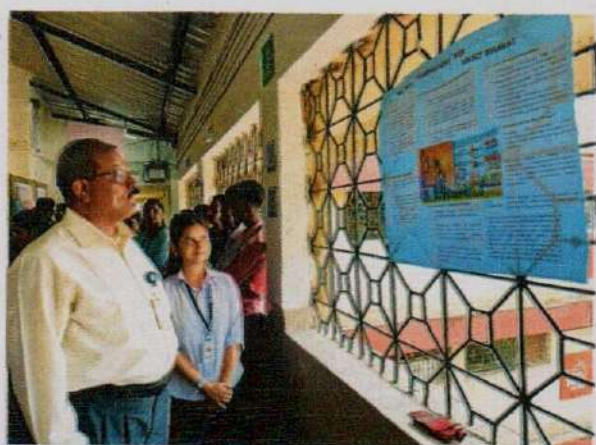

Affiliated to Savitribai Phule Pune University, Pune (PU/PN/ACS/053)

Science Association 2023-24

Wall Paper and Poster Competition

Activity Report

Science association of the college works for promoting interest in Science and Technology among younger generation and helps in encouraging scientific and technological creativity among students and inculcating a sense of pride in their talent. On 28th February National Science day was celebrated and on this occasion **Wallpaper and poster** competition were organized on the theme "**Indigenous Technologies for Viksit Bhatat**". In this activity 30 students were participated.