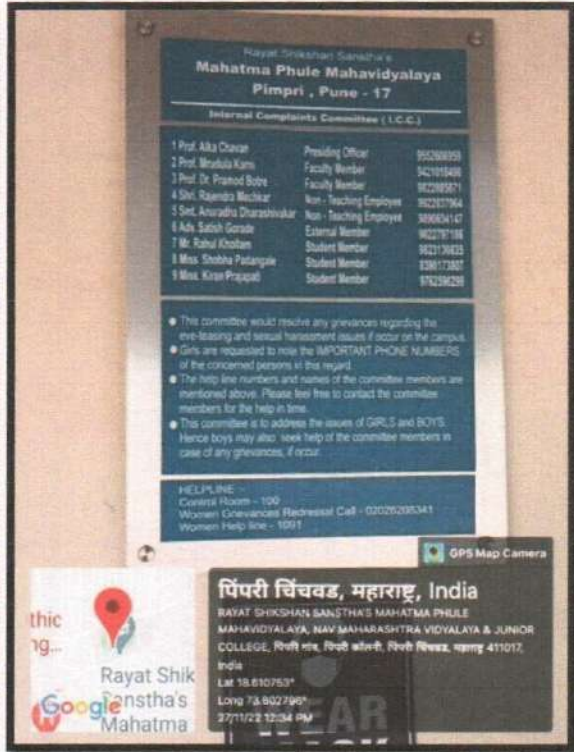

Rayat Shikshan Sanstha's,
Mahatma Phule Mahavidyalaya, Pimpri, Pune-17

CCTV Surveillance At Principal Cabin

Rayat Shikshan Sanstha's,
Mahatma Phule Mahavidyalaya, Pimpri, Pune-17

Boys And Girls Toilet Facility

Boys And Girls Wash Basin Facility

Rayat Shikshan Sanstha's,
Mahatma Phule Mahavidyalaya, Pimpri, Pune-17

Boys And Girls Wash Basin Facility

Boys And Girls Wash Basin Facility

Rayat Shikshan Sanstha's,
Mahatma Phule Mahavidyalaya, Pimpri, Pune-17

Vending Machine

**Rayat Shikshan Sanstha's,
Mahatma Phule Mahavidyalaya, Pimpri, Pune-17**

Ragging And Internal Complaint Committee

Say No To Ragging

Internal Complaints Committee Photo

Suggestion Box

Rayat Shikshan Sanstha's,
Mahatma Phule Mahavidyalaya, Pimpri, Pune-17

Internal Quality Assurance Cell & Display of Anti Ragging Board

Display Board Of Anti Ragging In The College Campus

Rayat Shikshan Sanstha's,
Mahatma Phule Mahavidyalaya, Pimpri, Pune-17

Fire Safety

Rayat Shikshan Sanstha's,
Mahatma Phule Mahavidyalaya, Pimpri, Pune-17