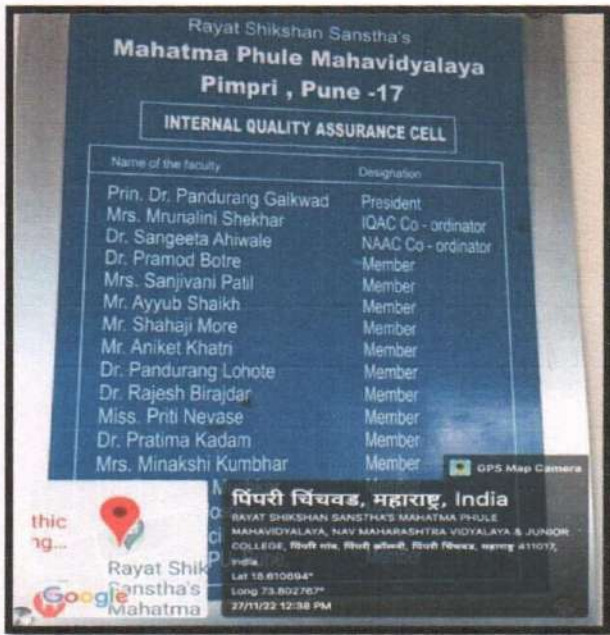

Rayat Shikshan Sanstha's,
Mahatma Phule Mahavidyalaya, Pimpri, Pune-17

CCTV Surveillance At Principal Cabin

Rayat Shikshan Sanstha's,
Mahatma Phule Mahavidyalaya, Pimpri, Pune-17

Boys And Girls Toilet Facility

Boys And Girls Wash Basin Facility

Rayat Shikshan Sanstha's,
Mahatma Phule Mahavidyalaya, Pimpri, Pune-17

Boys And Girls Wash Basin Facility

Boys And Girls Wash Basin Facility

Rayat Shikshan Sanstha's,
Mahatma Phule Mahavidyalaya, Pimpri, Pune-17

Vending Machine

**Rayat Shikshan Sanstha's,
Mahatma Phule Mahavidyalaya, Pimpri, Pune-17**

Ragging And Internal Complaint Committee

Say No To Ragging

Internal Complaints Committee Photo

Suggestion Box

Rayat Shikshan Sanstha's,
Mahatma Phule Mahavidyalaya, Pimpri, Pune-17

Internal Quality Assurance Cell & Display of Anti Ragging Board

Display Board Of Anti Ragging In The College Campus

Rayat Shikshan Sanstha's,
Mahatma Phule Mahavidyalaya, Pimpri, Pune-17

Fire Safety

Rayat Shikshan Sanstha's,
Mahatma Phule Mahavidyalaya, Pimpri, Pune-17