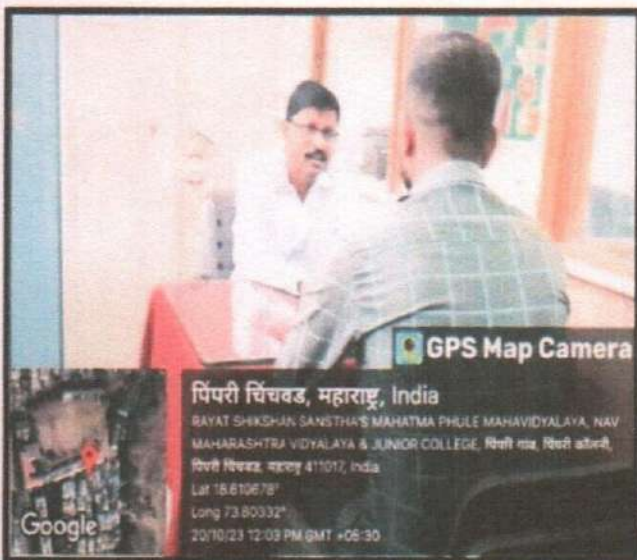

Rayat Shikshan Sanstha's

Mahatma Phule Mahavidyalaya, Pimpri, Pune -17

Department of Psychology

Psychological Counselling 2023-2024

Psychological Counselling 20/10/2023