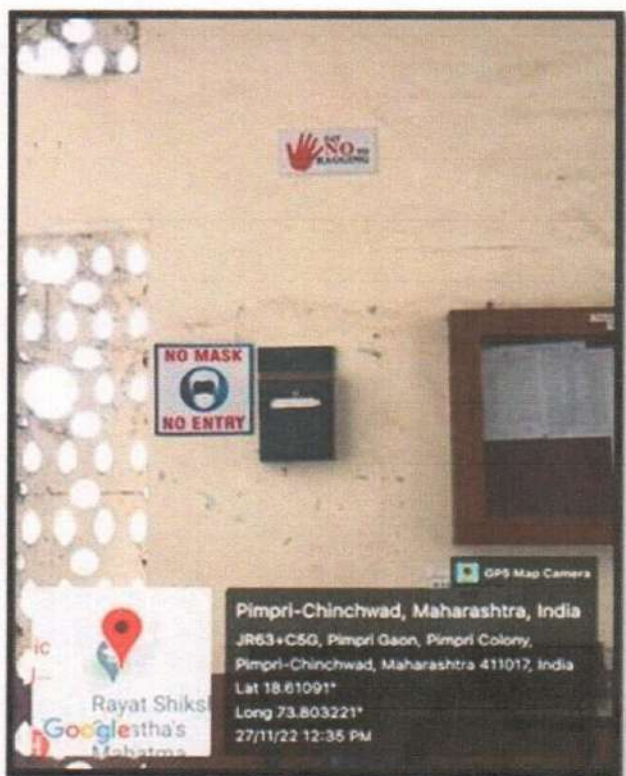

Rayat Shikshan Sanstha's,
Mahatma Phule Mahavidyalaya, Pimpri, Pune-17

CCTV Surveillance At Principal Cabin

Rayat Shikshan Sanstha's,
Mahatma Phule Mahavidyalaya, Pimpri, Pune-17

Boys And Girls Toilet Facility

Boys And Girls Wash Basin Facility

Rayat Shikshan Sanstha's,
Mahatma Phule Mahavidyalaya, Pimpri, Pune-17

Boys And Girls Wash Basin Facility

Boys And Girls Wash Basin Facility

Rayat Shikshan Sanstha's,
Mahatma Phule Mahavidyalaya, Pimpri, Pune-17

Vending Machine

**Rayat Shikshan Sanstha's,
Mahatma Phule Mahavidyalaya, Pimpri, Pune-17**

Ragging And Internal Complaint Committee

Say No To Ragging

Internal Complaints Committee Photo

Suggestion Box

Rayat Shikshan Sanstha's,
Mahatma Phule Mahavidyalaya, Pimpri, Pune-17

Internal Quality Assurance Cell & Display of Anti Ragging Board

Display Board Of Anti Ragging In The College Campus

Rayat Shikshan Sanstha's,
Mahatma Phule Mahavidyalaya, Pimpri, Pune-17

Fire Safety

Rayat Shikshan Sanstha's,
Mahatma Phule Mahavidyalaya, Pimpri, Pune-17