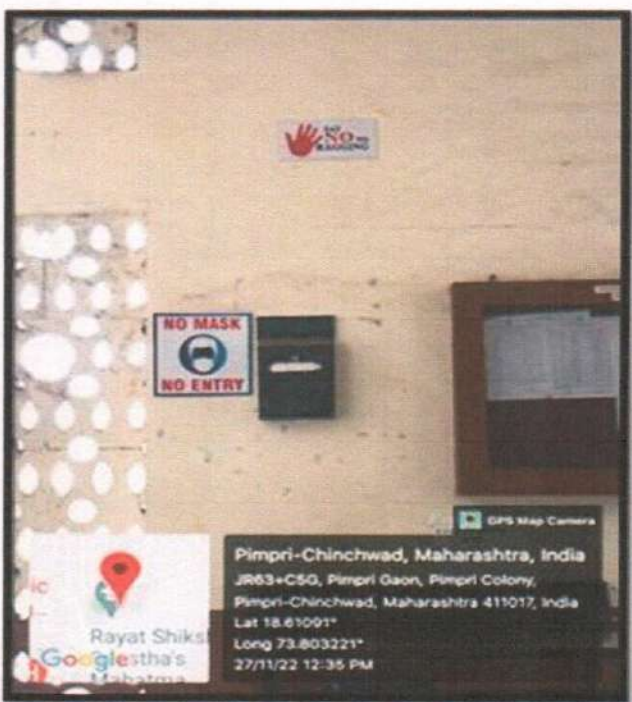

Rayat Shikshan Sanstha's,
Mahatma Phule Mahavidyalaya, Pimpri, Pune-17

CCTV Surveillance At Principal Cabin

Rayat Shikshan Sanstha's,
Mahatma Phule Mahavidyalaya, Pimpri, Pune-17

Boys And Girls Toilet Facility

Boys And Girls Wash Basin Facility

Rayat Shikshan Sanstha's,
Mahatma Phule Mahavidyalaya, Pimpri, Pune-17

Boys And Girls Wash Basin Facility

Boys And Girls Wash Basin Facility

Rayat Shikshan Sanstha's,
Mahatma Phule Mahavidyalaya, Pimpri, Pune-17

Vending Machine

**Rayat Shikshan Sanstha's,
Mahatma Phule Mahavidyalaya, Pimpri, Pune-17**

Ragging And Internal Complaint Committee

Say No To Ragging

Internal Complaints Committee Photo

Suggestion Box

Rayat Shikshan Sanstha's,
Mahatma Phule Mahavidyalaya, Pimpri, Pune-17

Internal Quality Assurance Cell & Display of Anti Ragging Board

Display Board Of Anti Ragging In The College Campus

Rayat Shikshan Sanstha's,
Mahatma Phule Mahavidyalaya, Pimpri, Pune-17

Fire Safety

Rayat Shikshan Sanstha's,
Mahatma Phule Mahavidyalaya, Pimpri, Pune-17